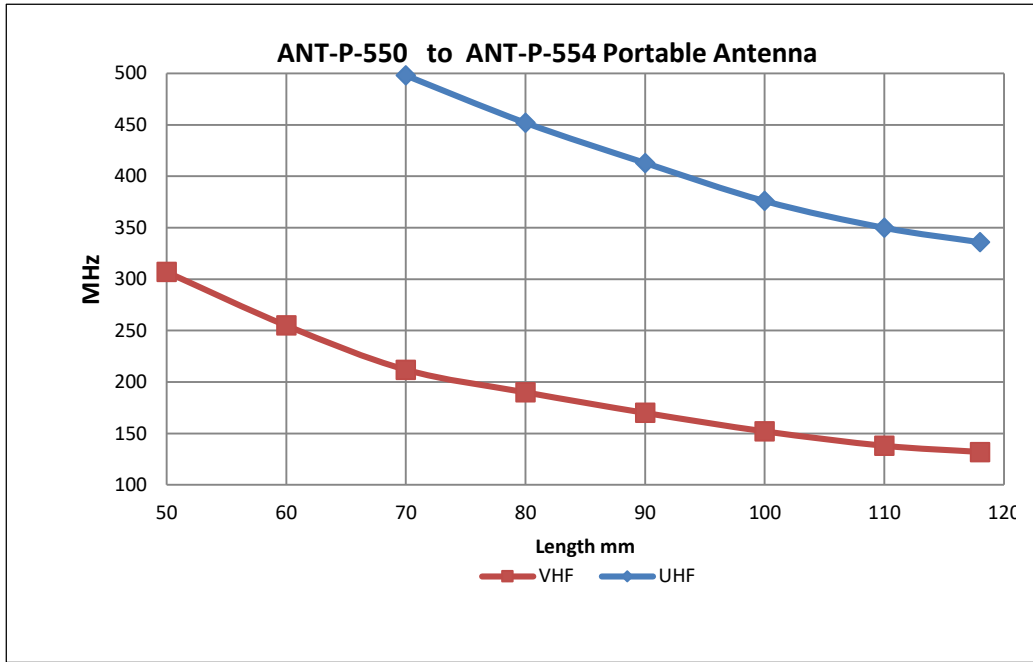

Portable

Dual Band Portable Antenna

Nova Code: **ANT-P-550 Series**

CUTTING CHART

CUTTING LENGTH

Antenna Lengths (MM)	Freq. with Cap (mHz)	
	VHF	UHF
118	132	336
110	138	350
100	152	376
90	170	413
80	190	452
70	212	498
60	255	
50	307	

GSM Frequency @ 800 mHz

- ° No Cutting Chart
- ° Use SWR Meter

Specification subject to change without notice. Issue 1