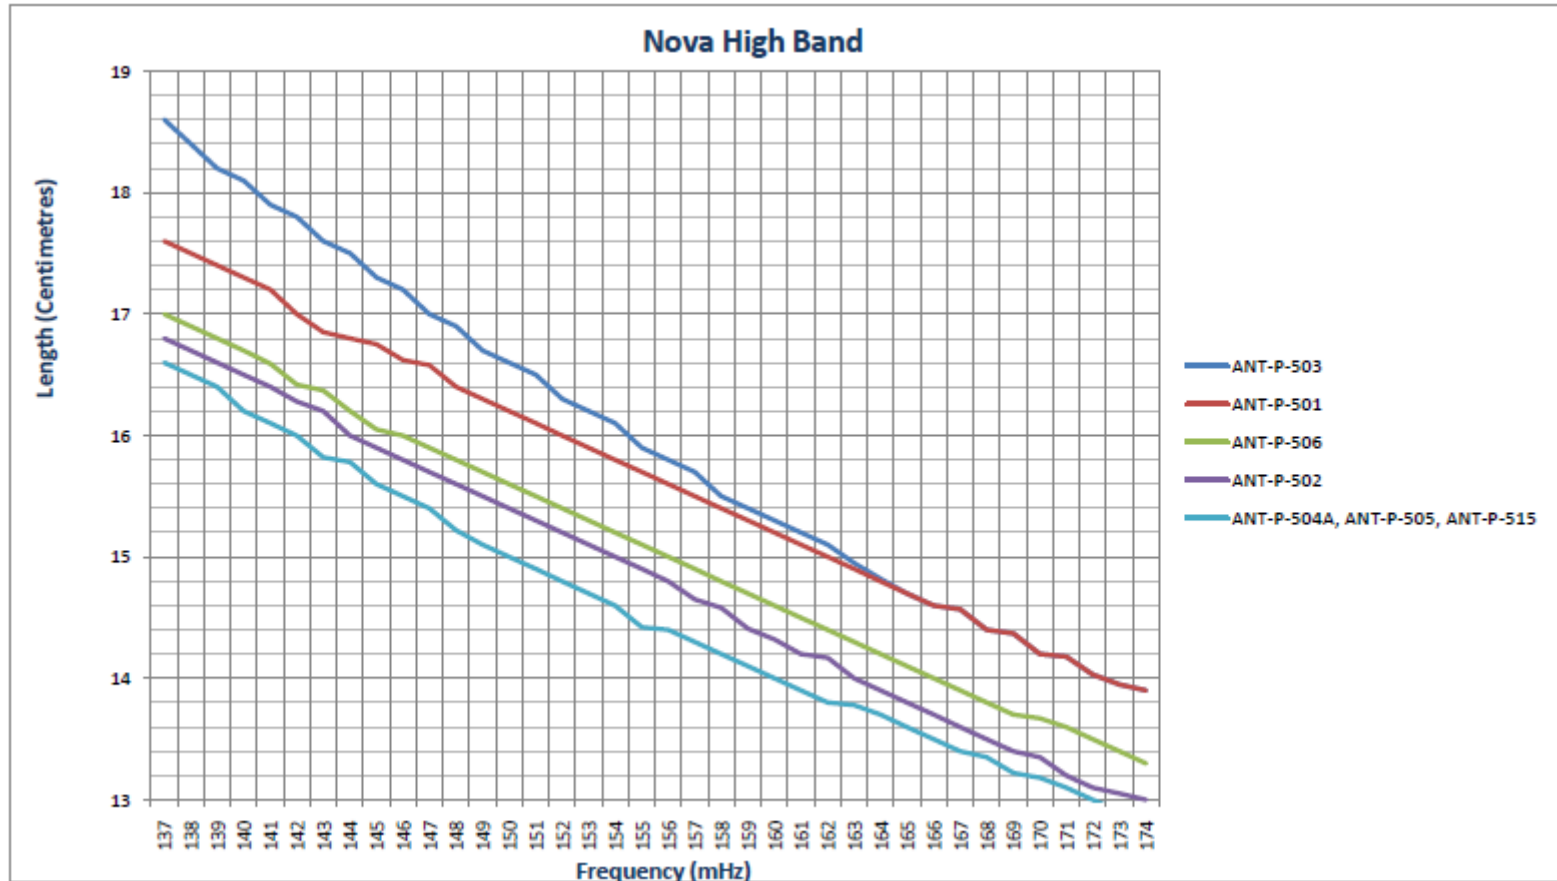

# VHF Highband Portable Antenna Cutting Chart

Specification subject to change without notice. Issue 1

Tel: +27 11 719 0000  
Fax: +27 11 444-2288  
Web site: [www.webb.co.za](http://www.webb.co.za)

+27 21 702 1580  
+27 21 702 1585  
[www.rcw.co.za](http://www.rcw.co.za)  
[clint@rcw.co.za](mailto:clint@rcw.co.za)