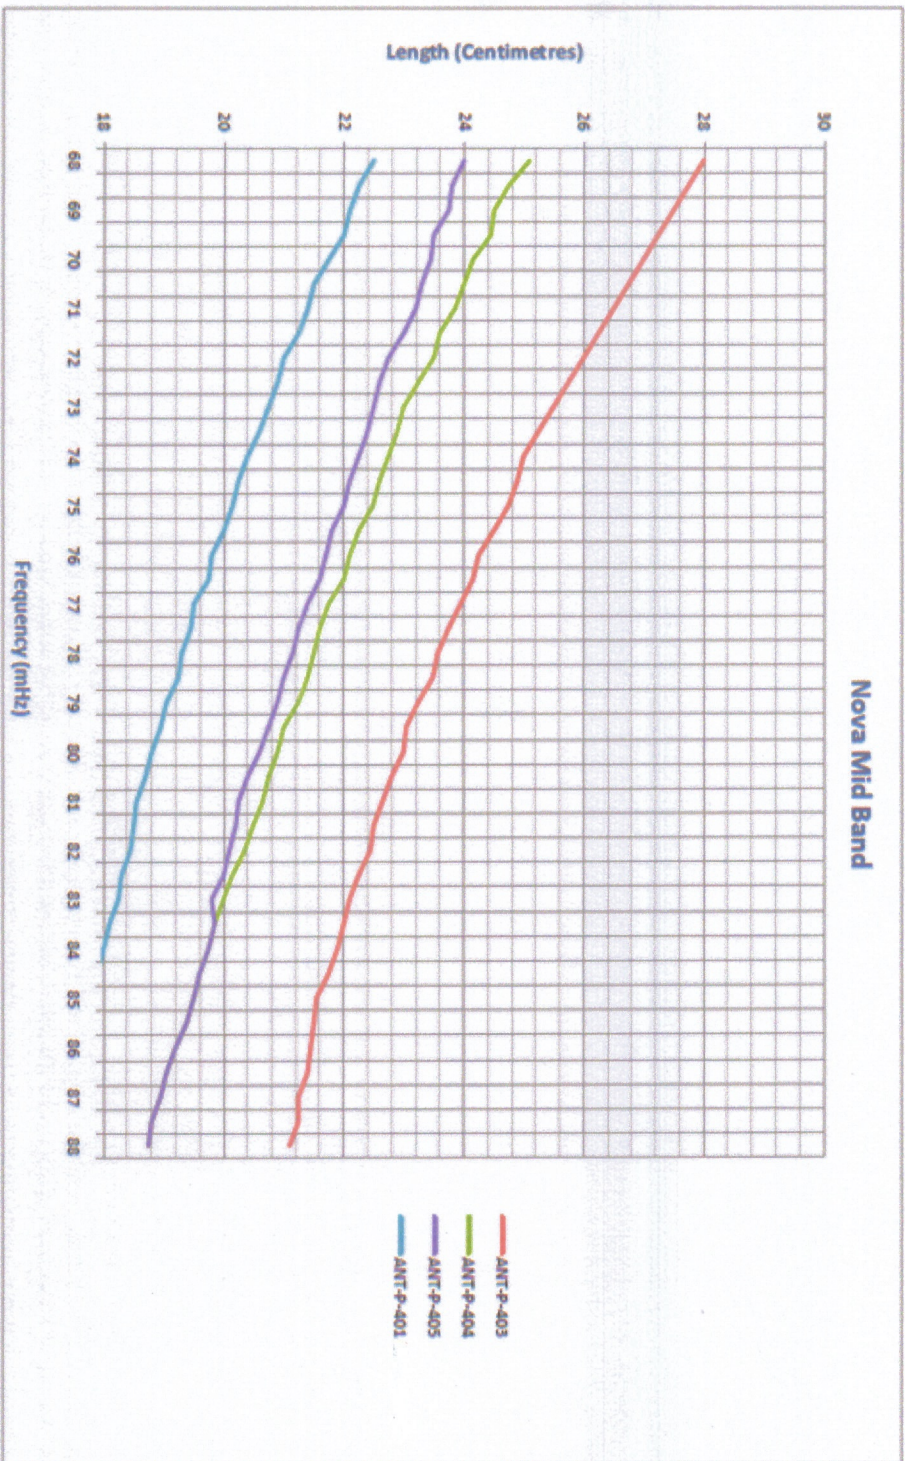

Mid Band Portable Antenna Cutting Chart

Tel: +27 11 719 0000
Fax: +27 11 444-2288
Web site: www.webb.co.za

+27 21 702 1580
+27 21 702 1585
www.icw.co.za
clint@icw.co.za